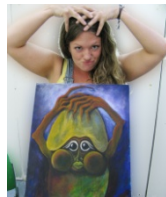

Instructor:
Bruce Davidson
978 929 9525
bruce@endurigelements.com
www.bruce davidson art.com

Watercolor Painting, Drawing, Acrylics

An introductory or intermediate course on painting with watercolor or acrylics.

Variably paced with individual and group instruction.

Drawing instruction will be a part of this course for those who want/need.

- 8-10 Students
- 10 weeks Thursdays 7-9 PM
- Starting September 15 2010
- Location: Enduring Arts Center 35 Nason Street Maynard

How to Register

Confirm intent via Email
bruce@endurigelements.com

Reserve spot by Sending
$300 check Payable to
Enduring Elements
by 9/11/2010.

Mail to:

To 432 Stow Road
Boxborough MA 01719